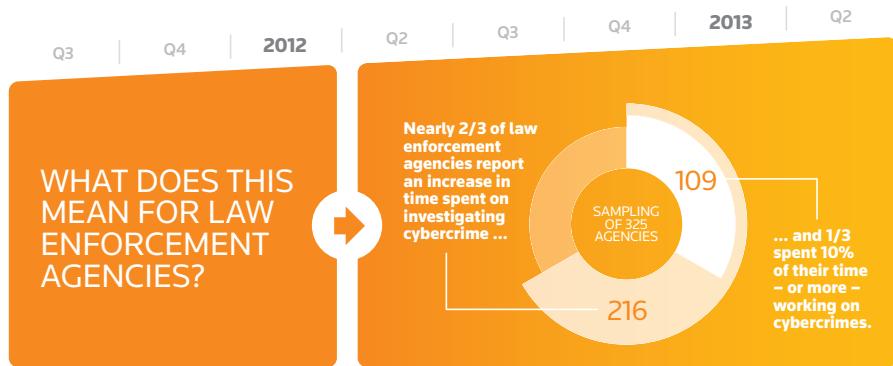

CYBERCRIME IS ON THE RISE

A recent survey conducted by Thomson Reuters and PoliceOne suggests that cybercrime is on the rise and law enforcement agencies are struggling to find the manpower, time, and technology to combat it.