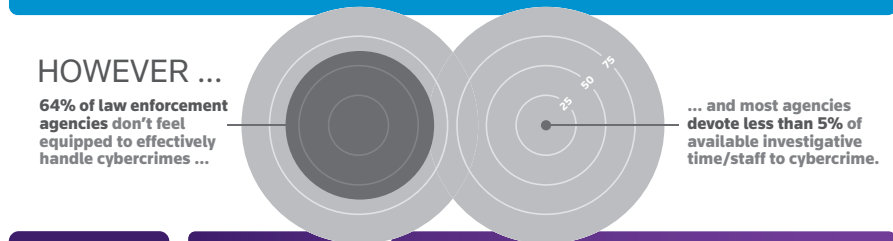

CYBERCRIME IS ON THE RISE

A recent survey conducted by Thomson Reuters and PoliceOne suggests that cybercrime is on the rise and law enforcement agencies are struggling to find the manpower, time, and technology to combat it.

WHAT'S THE MOST PREVALENT FORM OF CYBERCRIME?

Results are based on an online survey conducted in partnership with the PoliceOne.com community. A total of 325 law enforcement professionals participated, April 2013. To read more, visit www.clear.thomsonreuters.com.