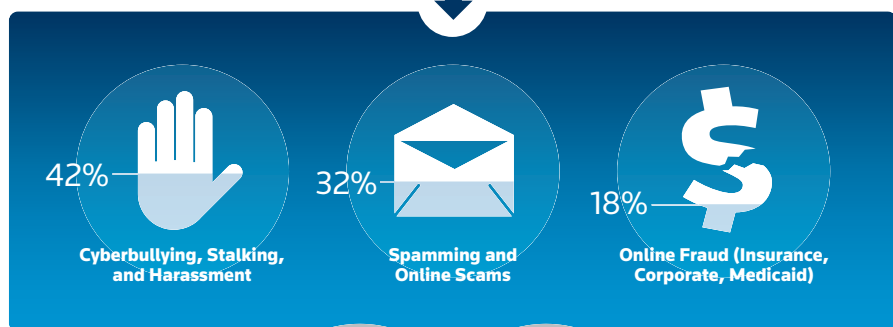

CYBERCRIME IS ON THE RISE

A recent survey conducted by Thomson Reuters and PoliceOne suggests that cybercrime is on the rise and law enforcement agencies are struggling to find the manpower, time, and technology to combat it.

WHAT'S THE MOST PREVALENT FORM OF CYBERCRIME?

Results are based on an online survey conducted in partnership with the PoliceOne.com community. A total of 325 law enforcement professionals participated, April 2013. To read more, visit www.clear.thomsonreuters.com.