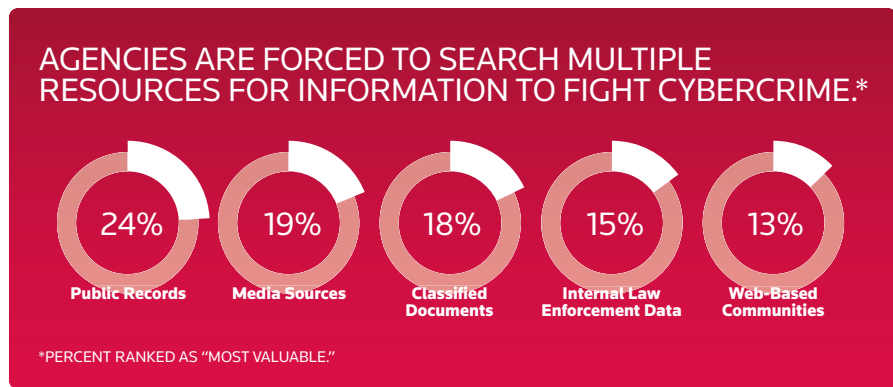

CYBERCRIME IS ON THE RISE

A recent survey conducted by Thomson Reuters and PoliceOne suggests that cybercrime is on the rise and law enforcement agencies are struggling to find the manpower, time, and technology to combat it.

WHAT'S THE MOST PREVALENT FORM OF CYBERCRIME?

Results are based on an online survey conducted in partnership with the PoliceOne.com community. A total of 325 law enforcement professionals participated, April 2013. To read more, visit www.clear.thomsonreuters.com.